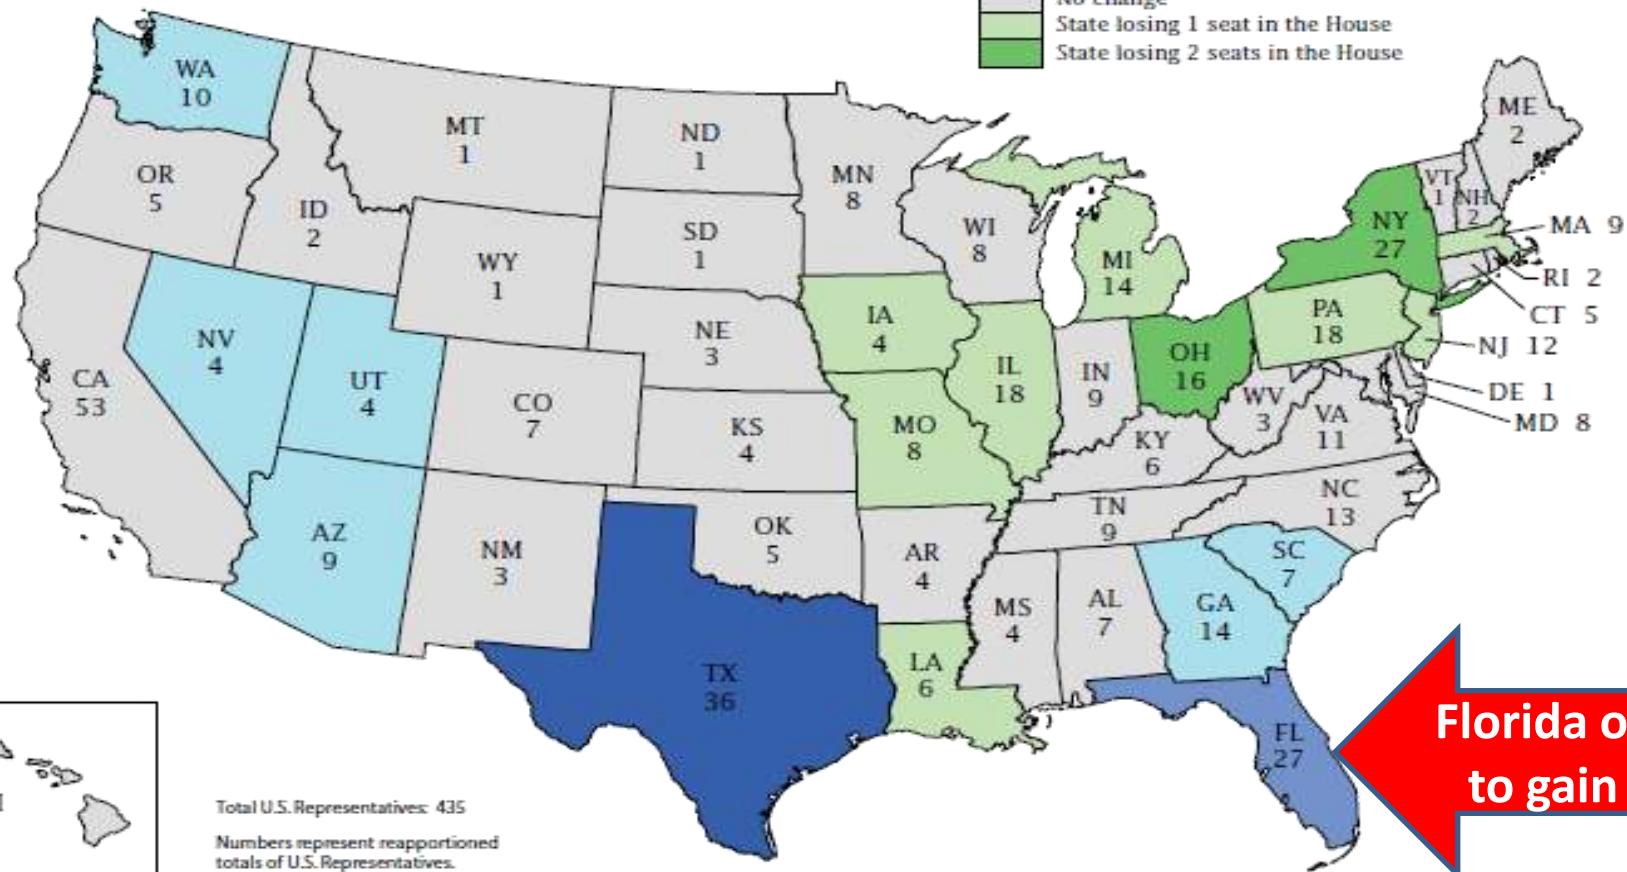

1910 Enumeration
A census enumerator interviews Winnebago Indians in Wisconsin in 1910.

Schedule of the whole number of Inhabitants in the Territory of the United States North West of the River Mississippi

The whole number of Inhabitants in the Territory 25,365.

Why Is It Important that Everyone Is Counted?

It's about power

- Fair representation
- Redistricting

It's about money

- More than \$675 Billion/year (\$4 Trillion over the decade)

"I Count"

A way to participate in our democracy

Mandated by the U.S. Constitution

- The Law Requires You to Respond

2010 Winners & Losers

Apportionment of the U.S. House of Representatives Based on the 2010 Census