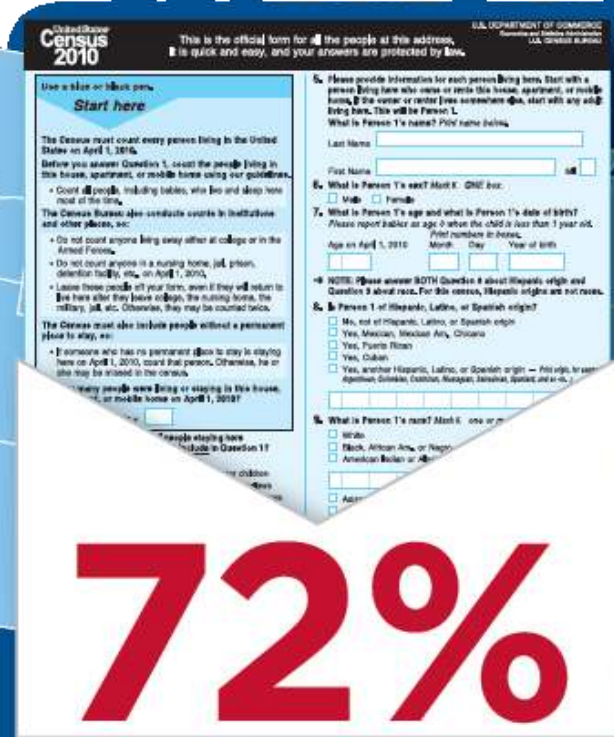

Optimizing Self-Response for 2020 Census

- Traditional paper questionnaire
- Return in a postage stamp envelope

Invitation For Everyone to Respond

WHAT WE WILL SEND IN THE MAIL

On or Between	You will receive:
March 12 – 20, 2020	Invitations to respond online or by phone to the 2020 Census
March 16 – 24, 2020	Reminder letters
If you haven't responded yet:	
March 26 – April 3, 2020	Reminder postcards
April 8 – 16, 2020	Reminder letters and questionnaires
April 20 – 27, 2020	Final reminder postcards before we follow up in person

AMERICA MAILED IT BACK!

FLORIDA

Census 2000

71%

Census 2010

74%

72%

United States
**Census
2010**
IT'S IN OUR HANDS