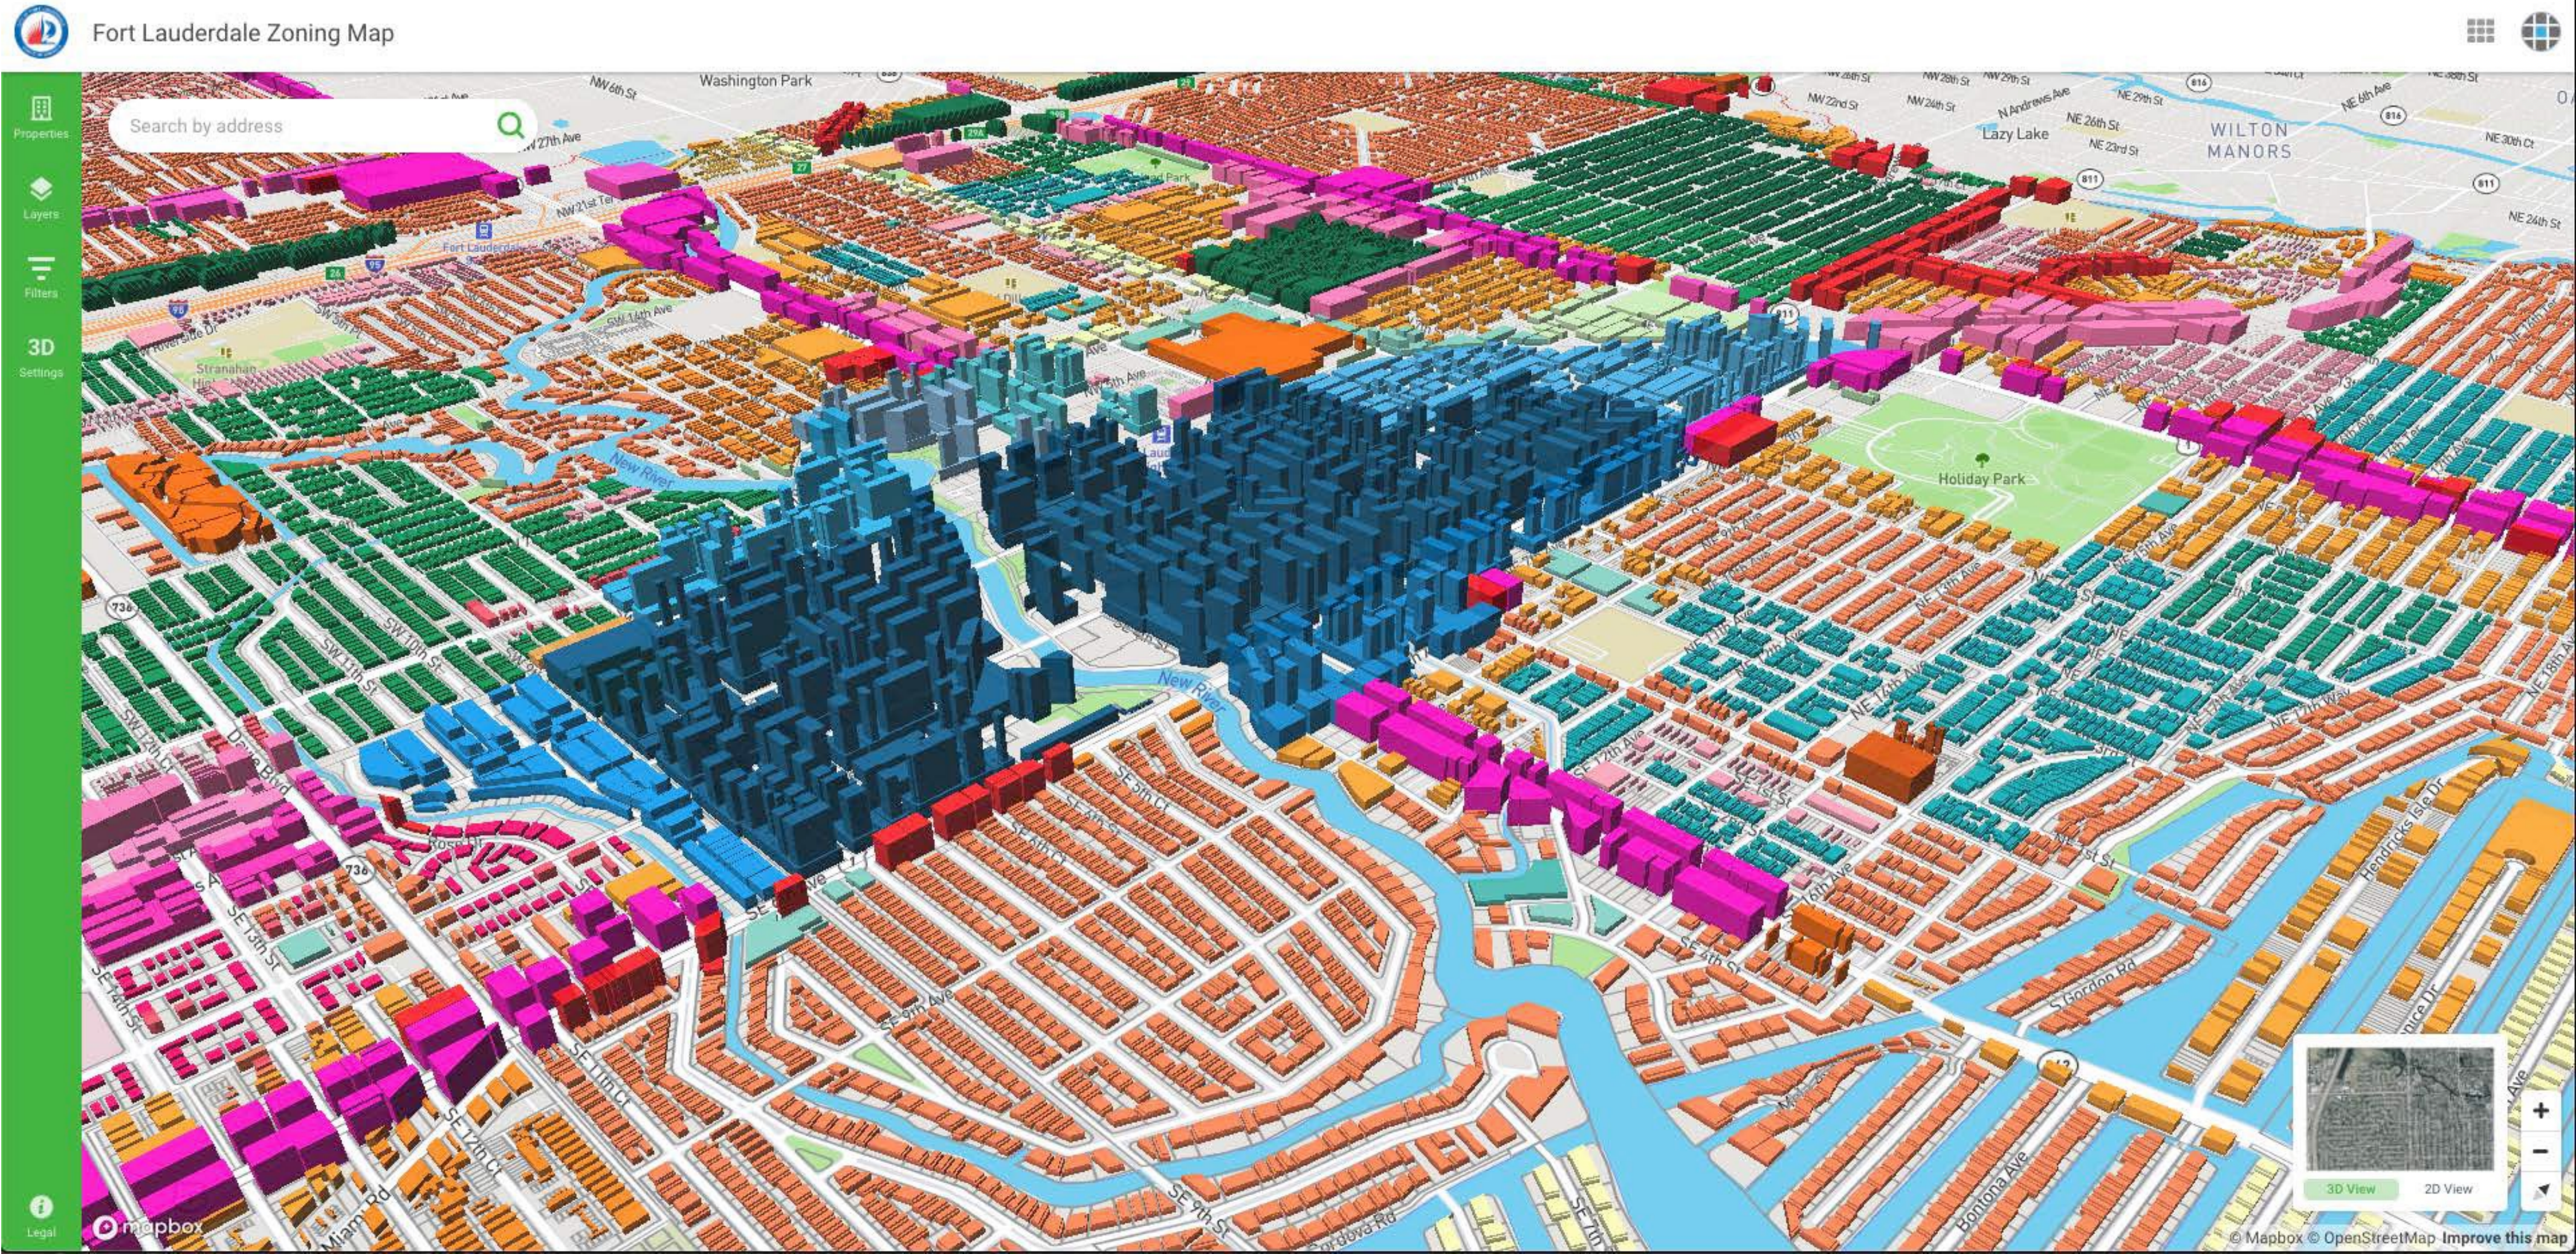

3D Zoning Map:

- View development potential of each parcel, according to zoning
- Quickly visualize context of each area relative to neighboring zones.

<https://fortlauderdale.gridics.com>